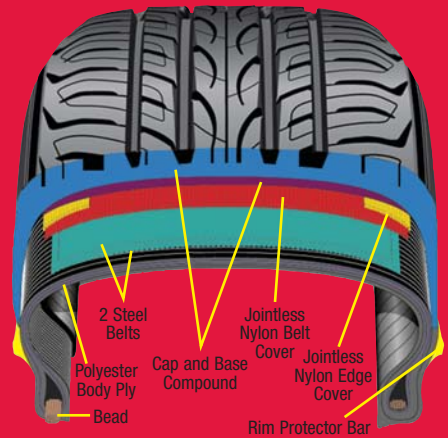

AVID[®] ENVigor™

We Didn't Just Raise The Bar On Performance;
We Created A Whole New One.

When we set out to create the most complete performance tire available, we didn't stop until we achieved an unprecedented blend of performance, fuel efficiency, comfort and treadlife. The result is a tire so forward in its capabilities, it's leading the industry into an entirely new category—Grand Performance.

GRAND PERFORMANCE The ideal blend of all-season performance, ultra-low rolling resistance, smooth comfort and long treadlife.

The Most Complete Performance Tire Ever Created.

Competitive testing shows that the AVID ENVigor™ is the best all-around performance tire on the road. While some tires may excel in one category, only the AVID ENVigor is a consistent performer across categories.

Confident All-Season Performance

UNIBLOC SHOULDER & TAPERED CENTER RIB

Provide enhanced stiffness for improved handling on wet and dry roads.

ANGLED GROOVE WALLS & ADAPTIVE 3D SIPES

Help resist hydroplaning and maintain winter and water traction over the life of the tire.

Long Treadlife

OPTIMIZED CONTACT PATCH

Maximizes road contact for long, even wear while minimizing rolling resistance by reducing the friction of the cap compound.

GROOVE-IN-GROOVE TECHNOLOGY

Creates tiny slits inside groove walls to help distribute stress loads to reduce uneven wear and enhance stiffness.