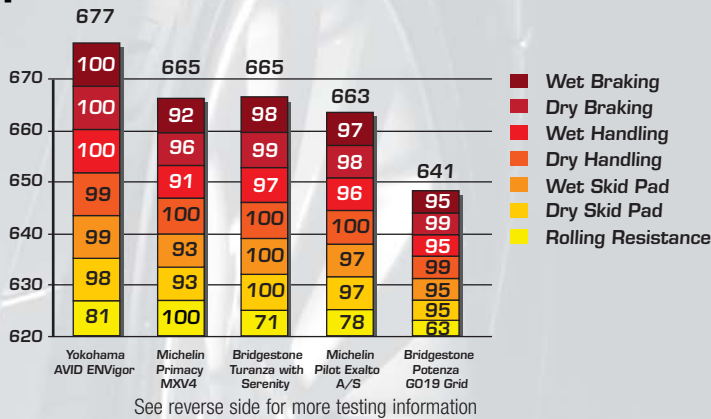

AVID[®] ENVigor™

We Didn't Just Raise The Bar On Performance;
We Created A Whole New One.

When we set out to create the most complete performance tire available, we didn't stop until we achieved an unprecedented blend of performance, fuel efficiency, comfort and treadlife. The result is a tire so forward in its capabilities, it's leading the industry into an entirely new category—Grand Performance.

GRAND PERFORMANCE The ideal blend of all-season performance, ultra-low rolling resistance, smooth comfort and long treadlife.

The Most Complete Performance Tire Ever Created.

Competitive testing shows that the AVID ENVigor™ is the best all-around performance tire on the road. While some tires may excel in one category, only the AVID ENVigor is a consistent performer across categories.